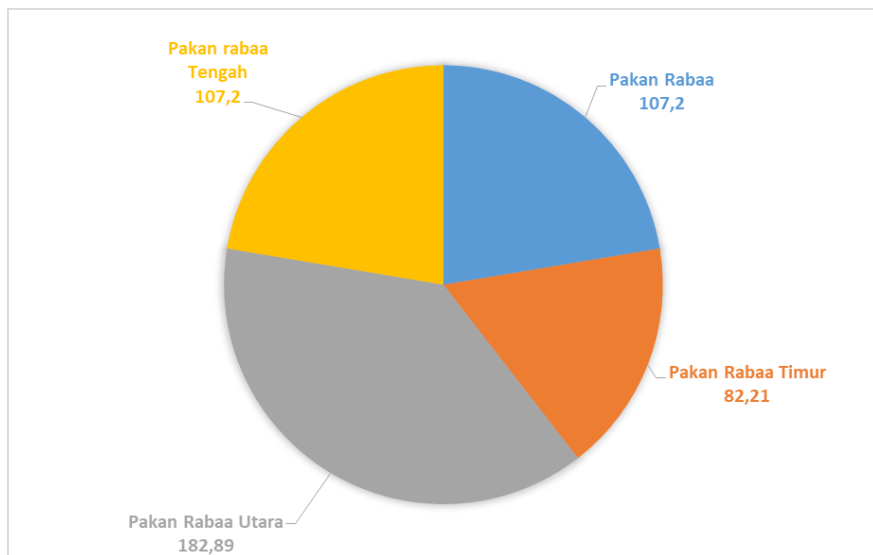

Gambar 1.1
Figures

Luas Daerah menurut Nagari (km), 2022
Total Area by Village (km), 2022

Sumber/Source: Kantor Camat Koto Parik Gadang Diateh/Subdistrict Office of Koto Parik Gadang Diateh