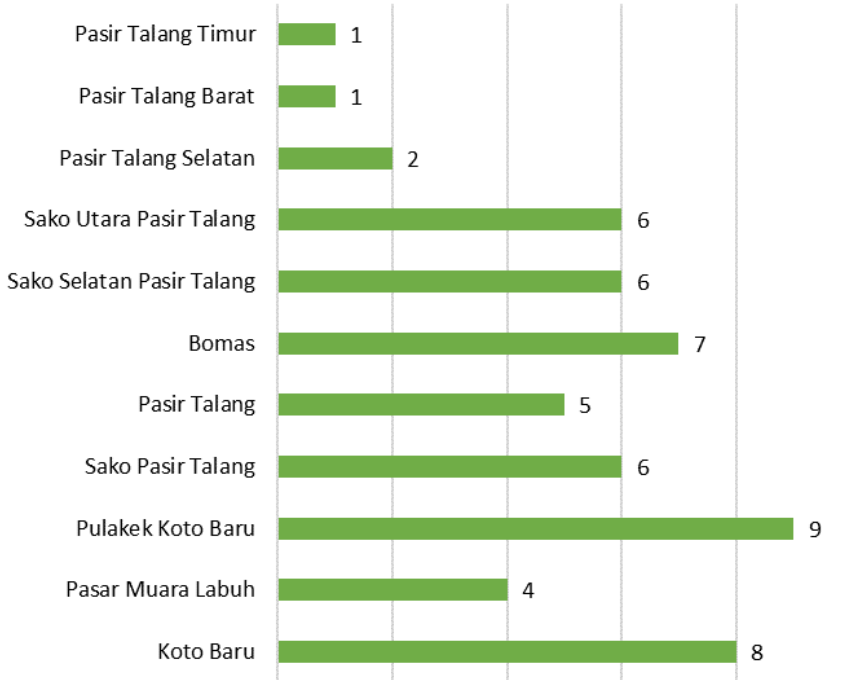

**Gambar** 1.2  
**Figures**

**Jarak ke Ibukota Kecamatan Menurut Nagari di Kecamatan Sungai Pagu (km), 2022**  
*Distance to the Subdistrict Capital by Village in Sungai Pagu Subdistrict (km), 2022*

Sumber/Source: BPS 2022/BPS-Statistics Indonesia, 2022