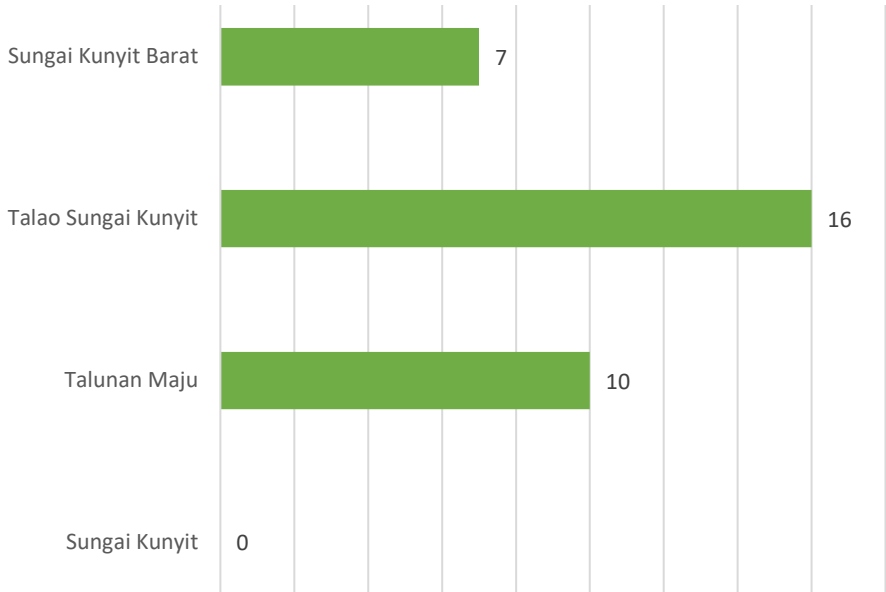

**Gambar** 1.2  
**Figures**

**Jarak ke Ibukota Kecamatan Menurut Nagari di  
Kecamatan Sangir Balai Janggo (km), 2022\***  
*Distance to the Subdistrict Capital by Village in Sangir  
Balai Janggo Subdistrict (km), 2022\**