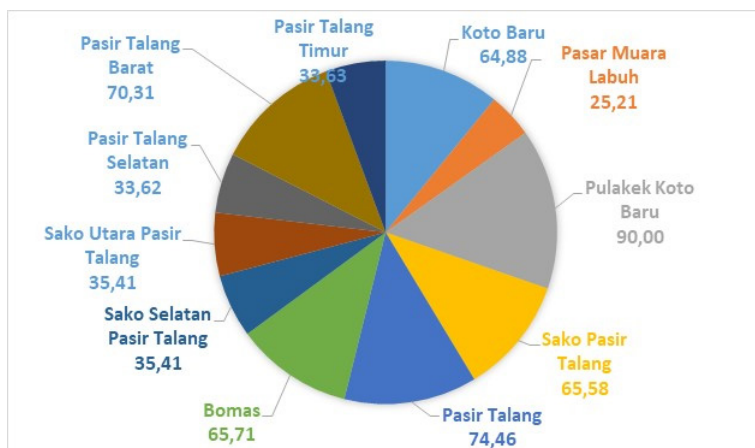

Gambar 1.1 Luas Daerah menurut Nagari (km), 2022
Figures Total Area by Village (km), 2022

Sumber/Source: Kantor Camat Sungai Pagu/Subdistrict Office of Sungai Pagu