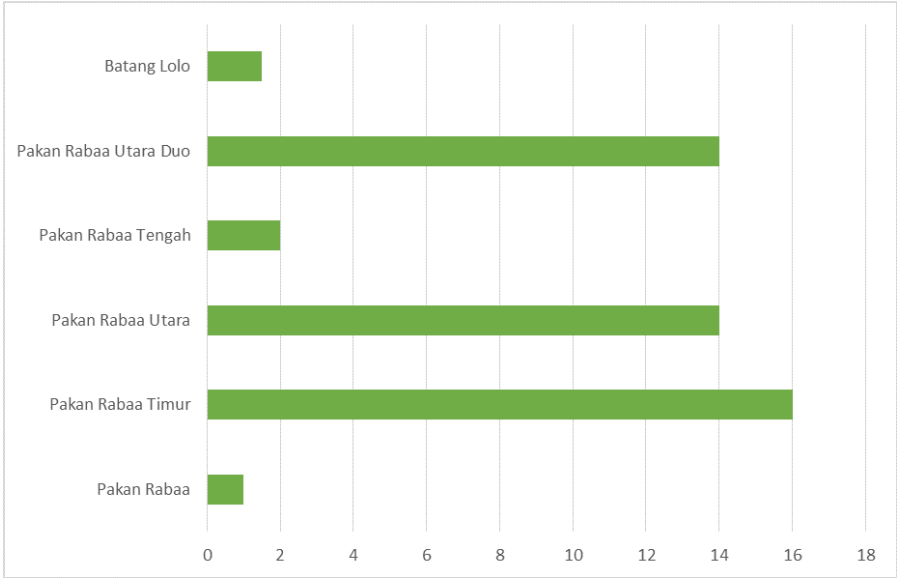

**Gambar** 1.2  
**Figures**

**Jarak ke Ibukota Kecamatan Menurut Nagari di Kecamatan Koto Parik Gadang Diateh (km), 2022**  
*Distance to the Subdistrict Capital by Village in Koto Parik Gadang Diateh Subdistrict (km), 2022*